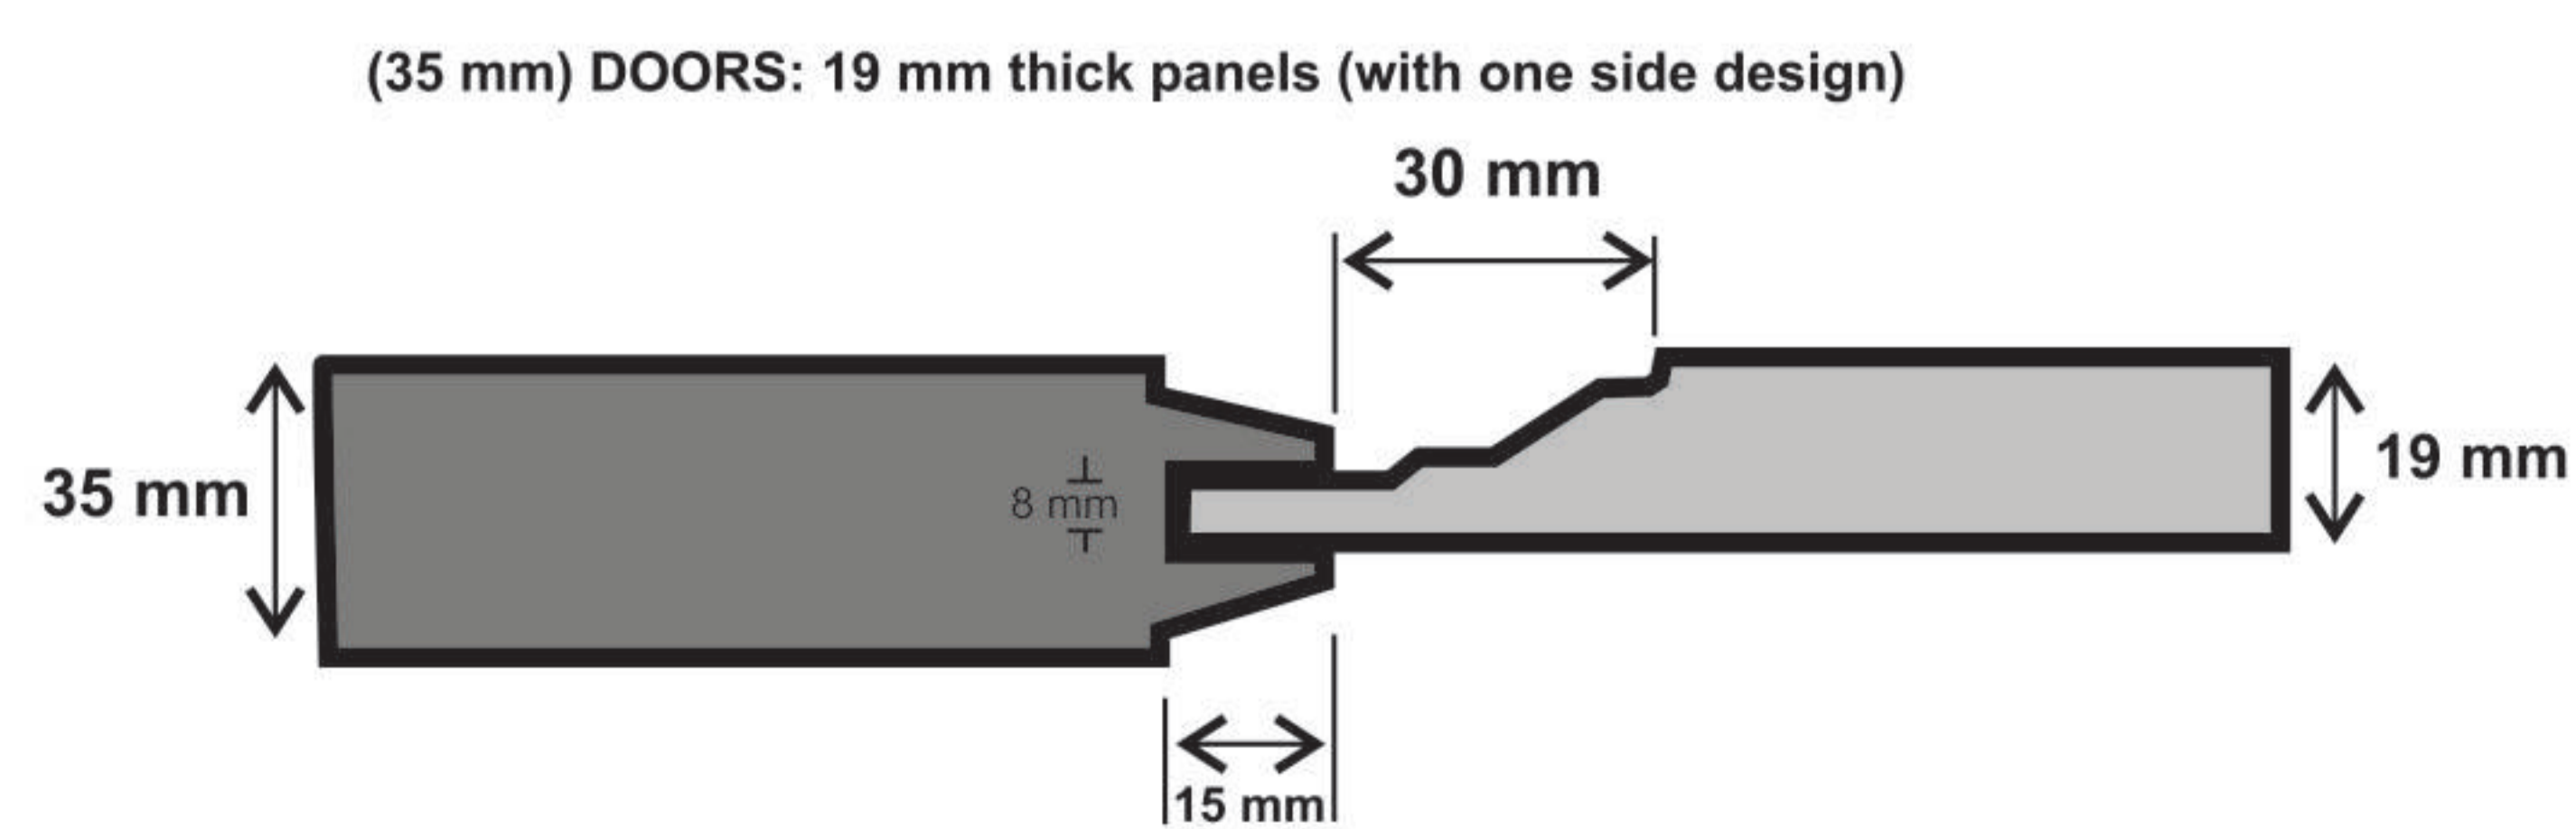

CONSTRUCTION OF DOOR

With traditional mortise and tenon joinery, Stave core stiles and rails and these doors are made for the purest who appreciates a door that is made using classic door making methods.

Traditional mortise and tenon simple and strong, the mortise and tenon joint has been used for millennia by wood workers around the world to join two pieces of wood. We use this time tested method of joinery in our every Purbanchal Doors products.

Doors to be solid teakwood, side rails{frame} and rails to be mortise and tenon construction