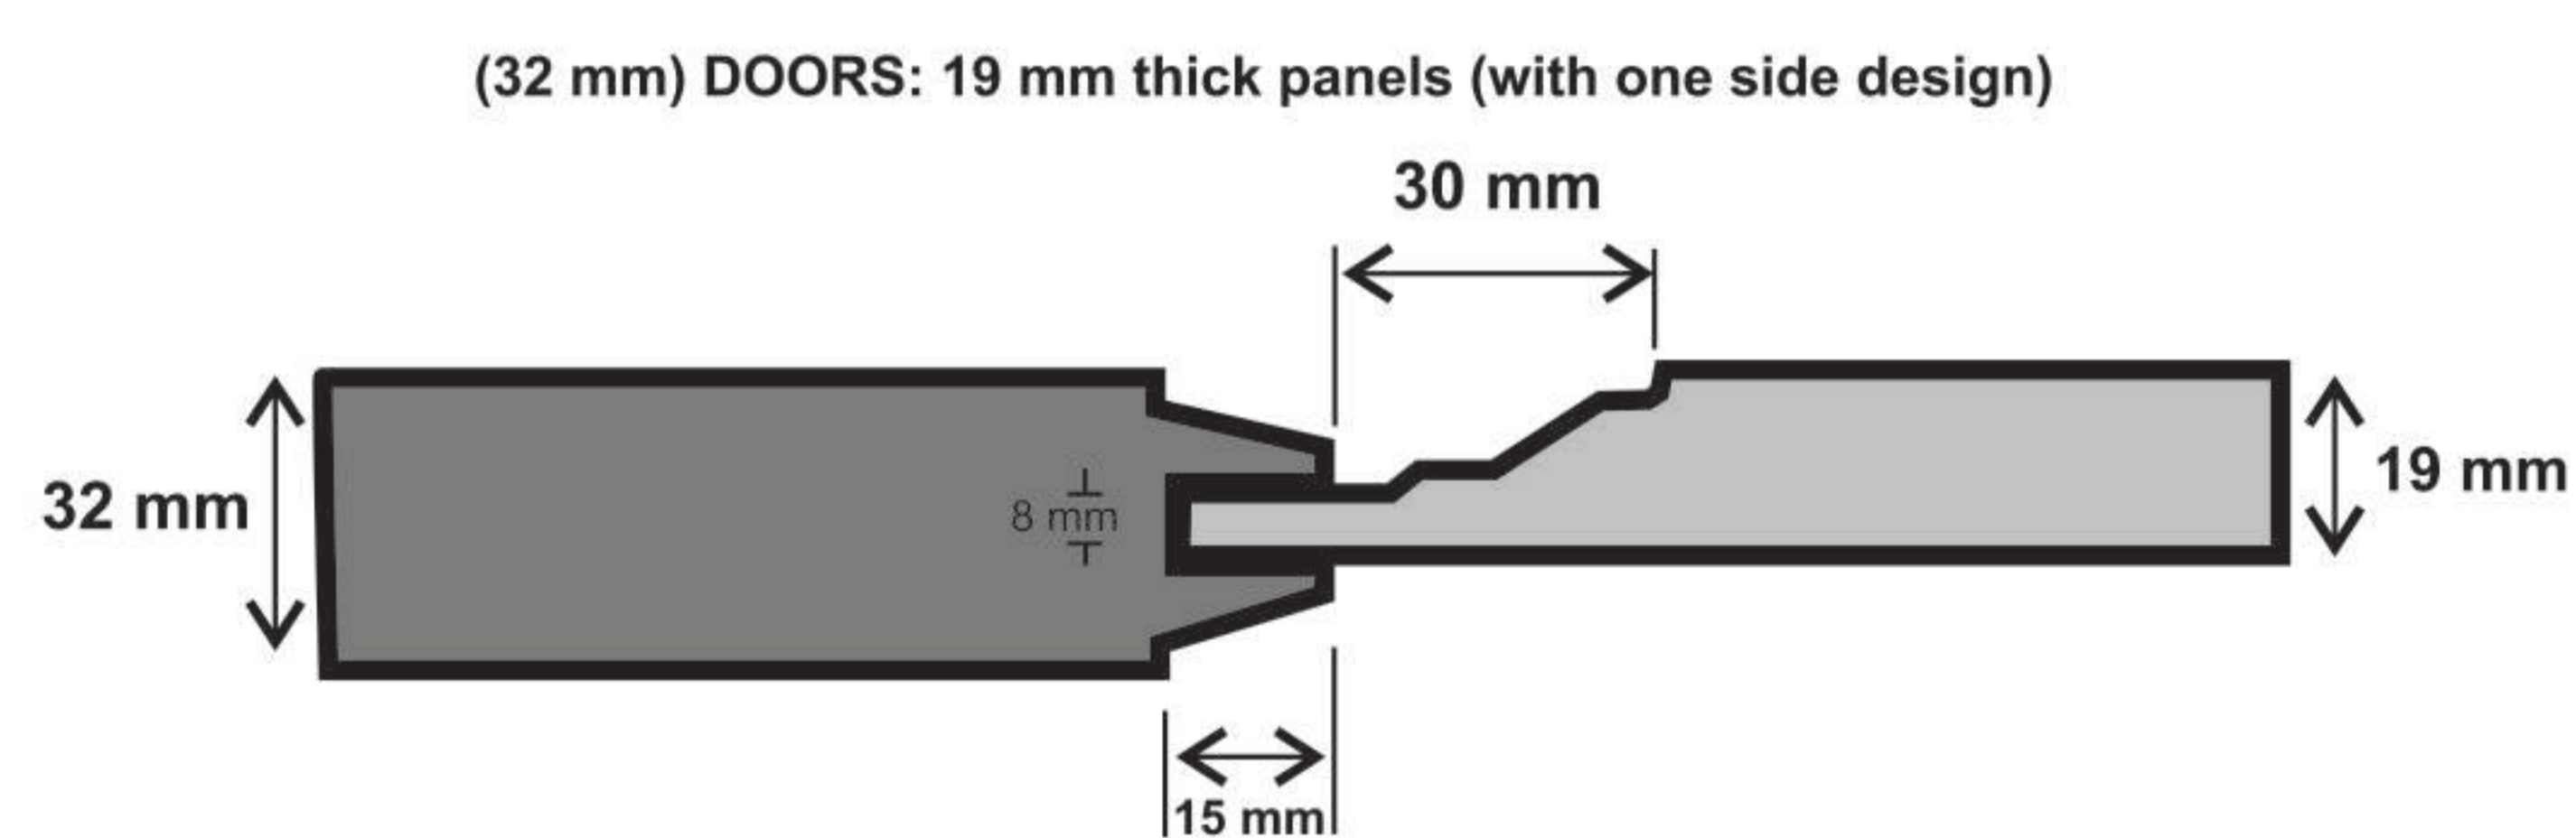

CONSTRUCTION OF DOOR

With traditional mortise and tenon joinery, Stave core stiles and rails and these doors are made for the purest who appreciates a door that is made using classic door making methods.

Traditional mortise and tenon simple and strong, the mortise and tenon joint has been used for millennia by wood workers around the world to join two pieces of wood. We use this time tested method of joinery in our every Purbanchal Doors products.

Doors to be solid teakwood, side rails{frame} and rails to be mortise and tenon construction