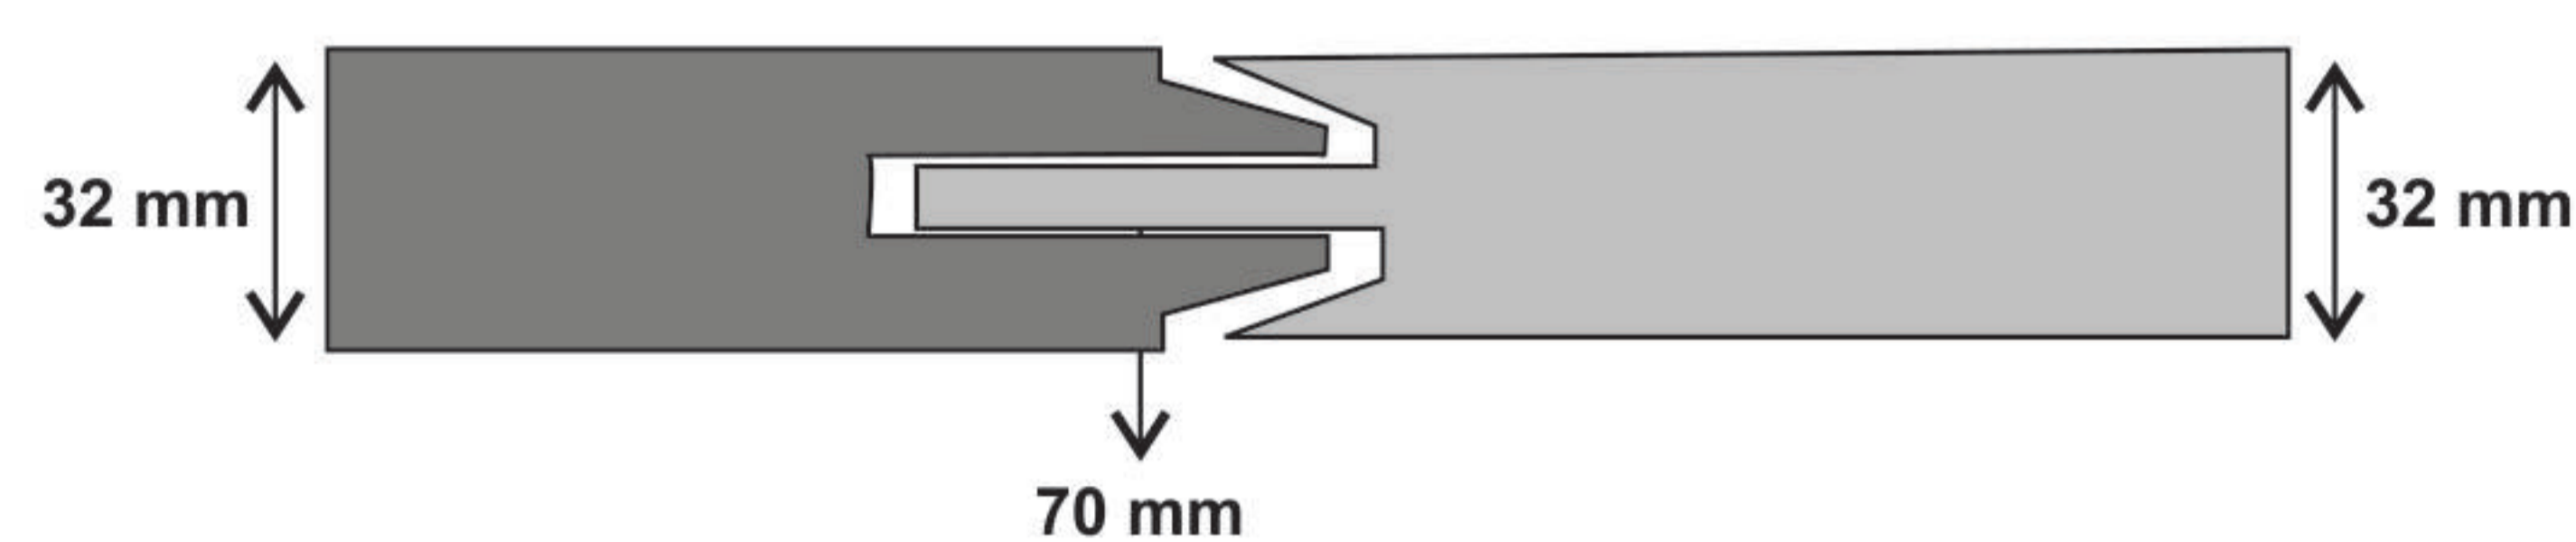

CONSTRUCTION OF DOOR

With traditional mortise and tenon joinery, Stave core stiles and rails and these doors are made for the purest who appreciates a door that is made using classic door making methods.

Traditional mortise and tenon simple and strong, the mortise and tenon joint has been used for millennia by wood workers around the world to join two pieces of wood. We use this time tested method of joinery in our every Purbanchal Doors products.

Doors to be solid teakwood, side rails{frame} and rails to be mortise and tenon construction