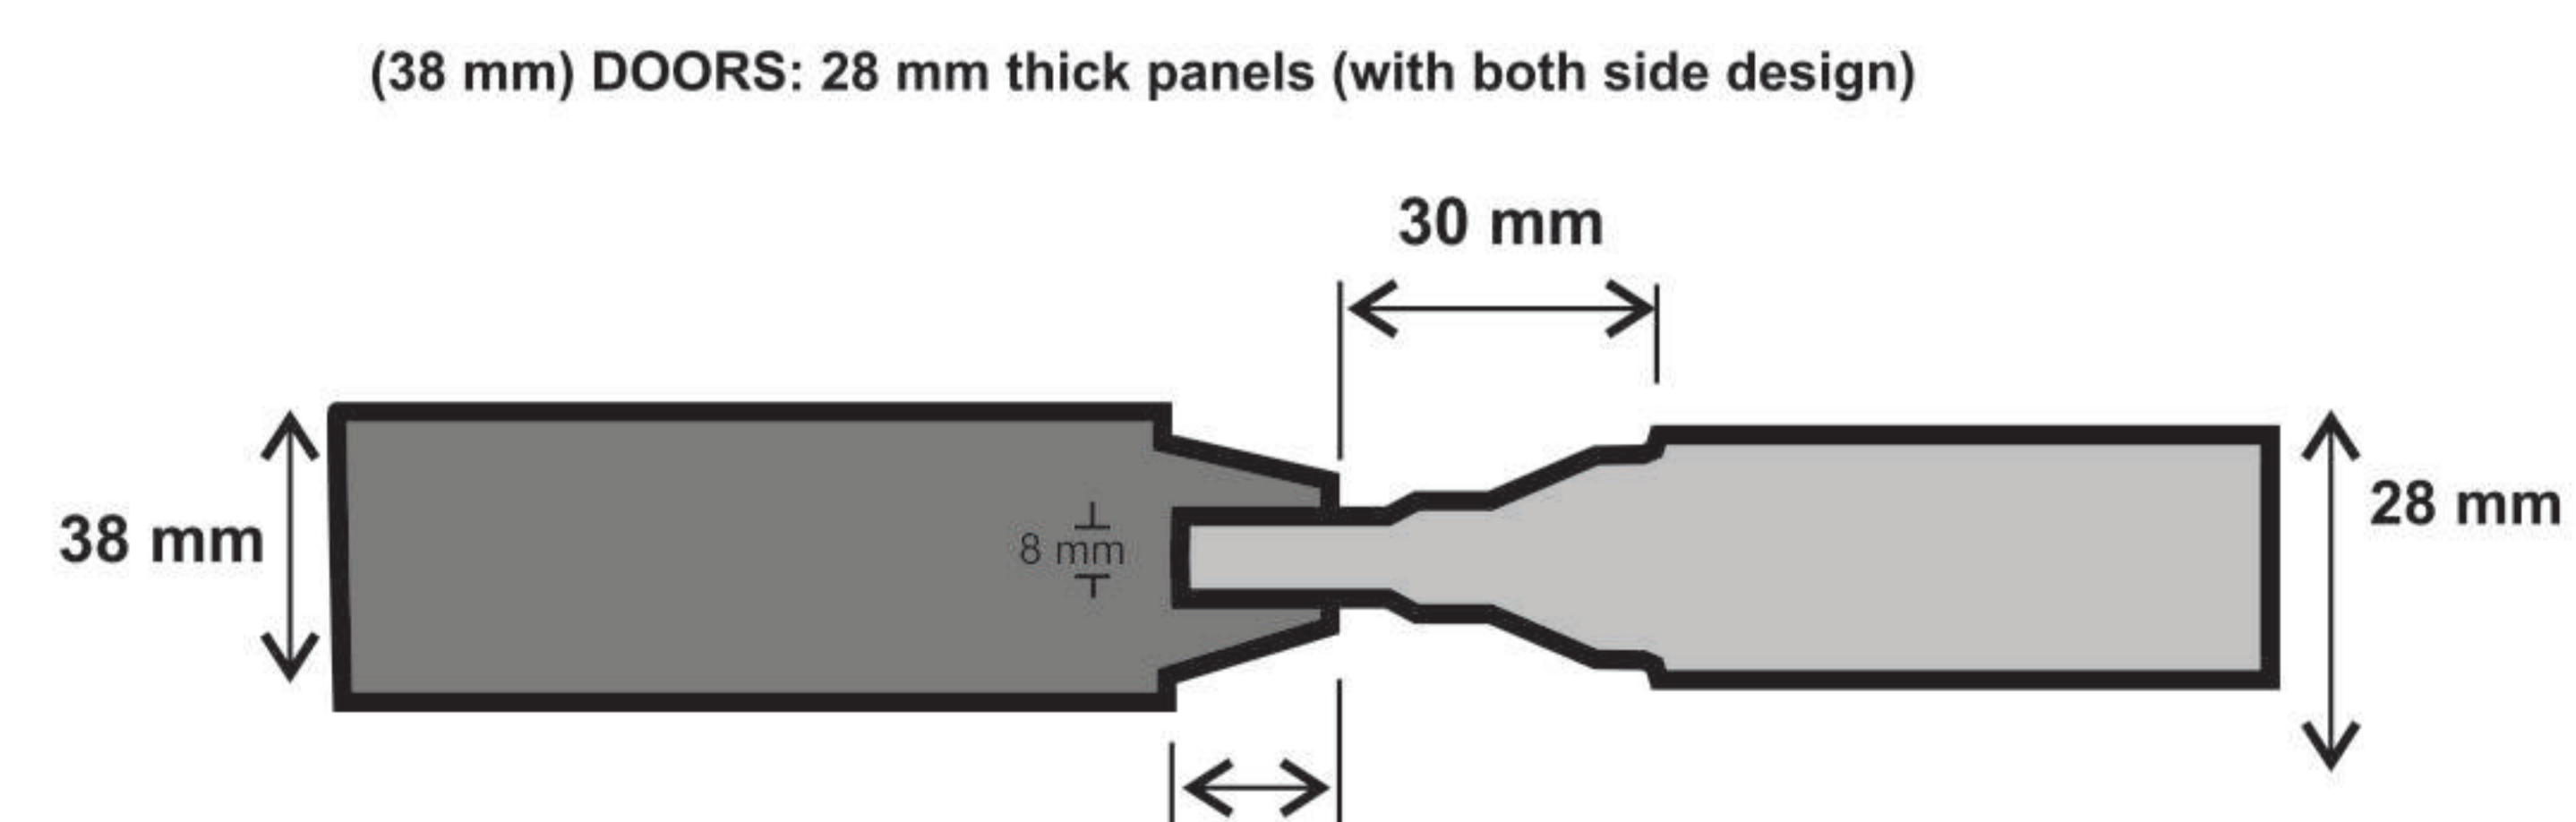

CONSTRUCTION OF DOOR

With traditional mortise and tenon joinery, Stave core stiles and rails and these doors are made for the purest who appreciates a door that is made using classic door making methods.

Traditional mortise and tenon simple and strong, the mortise and tenon joint has been used for millennia by wood workers around the world to join two pieces of wood. We use this time tested method of joinery in our every Purbanchal Doors products.

Doors to be solid teakwood, side rails{frame} and rails to be mortise and tenon construction