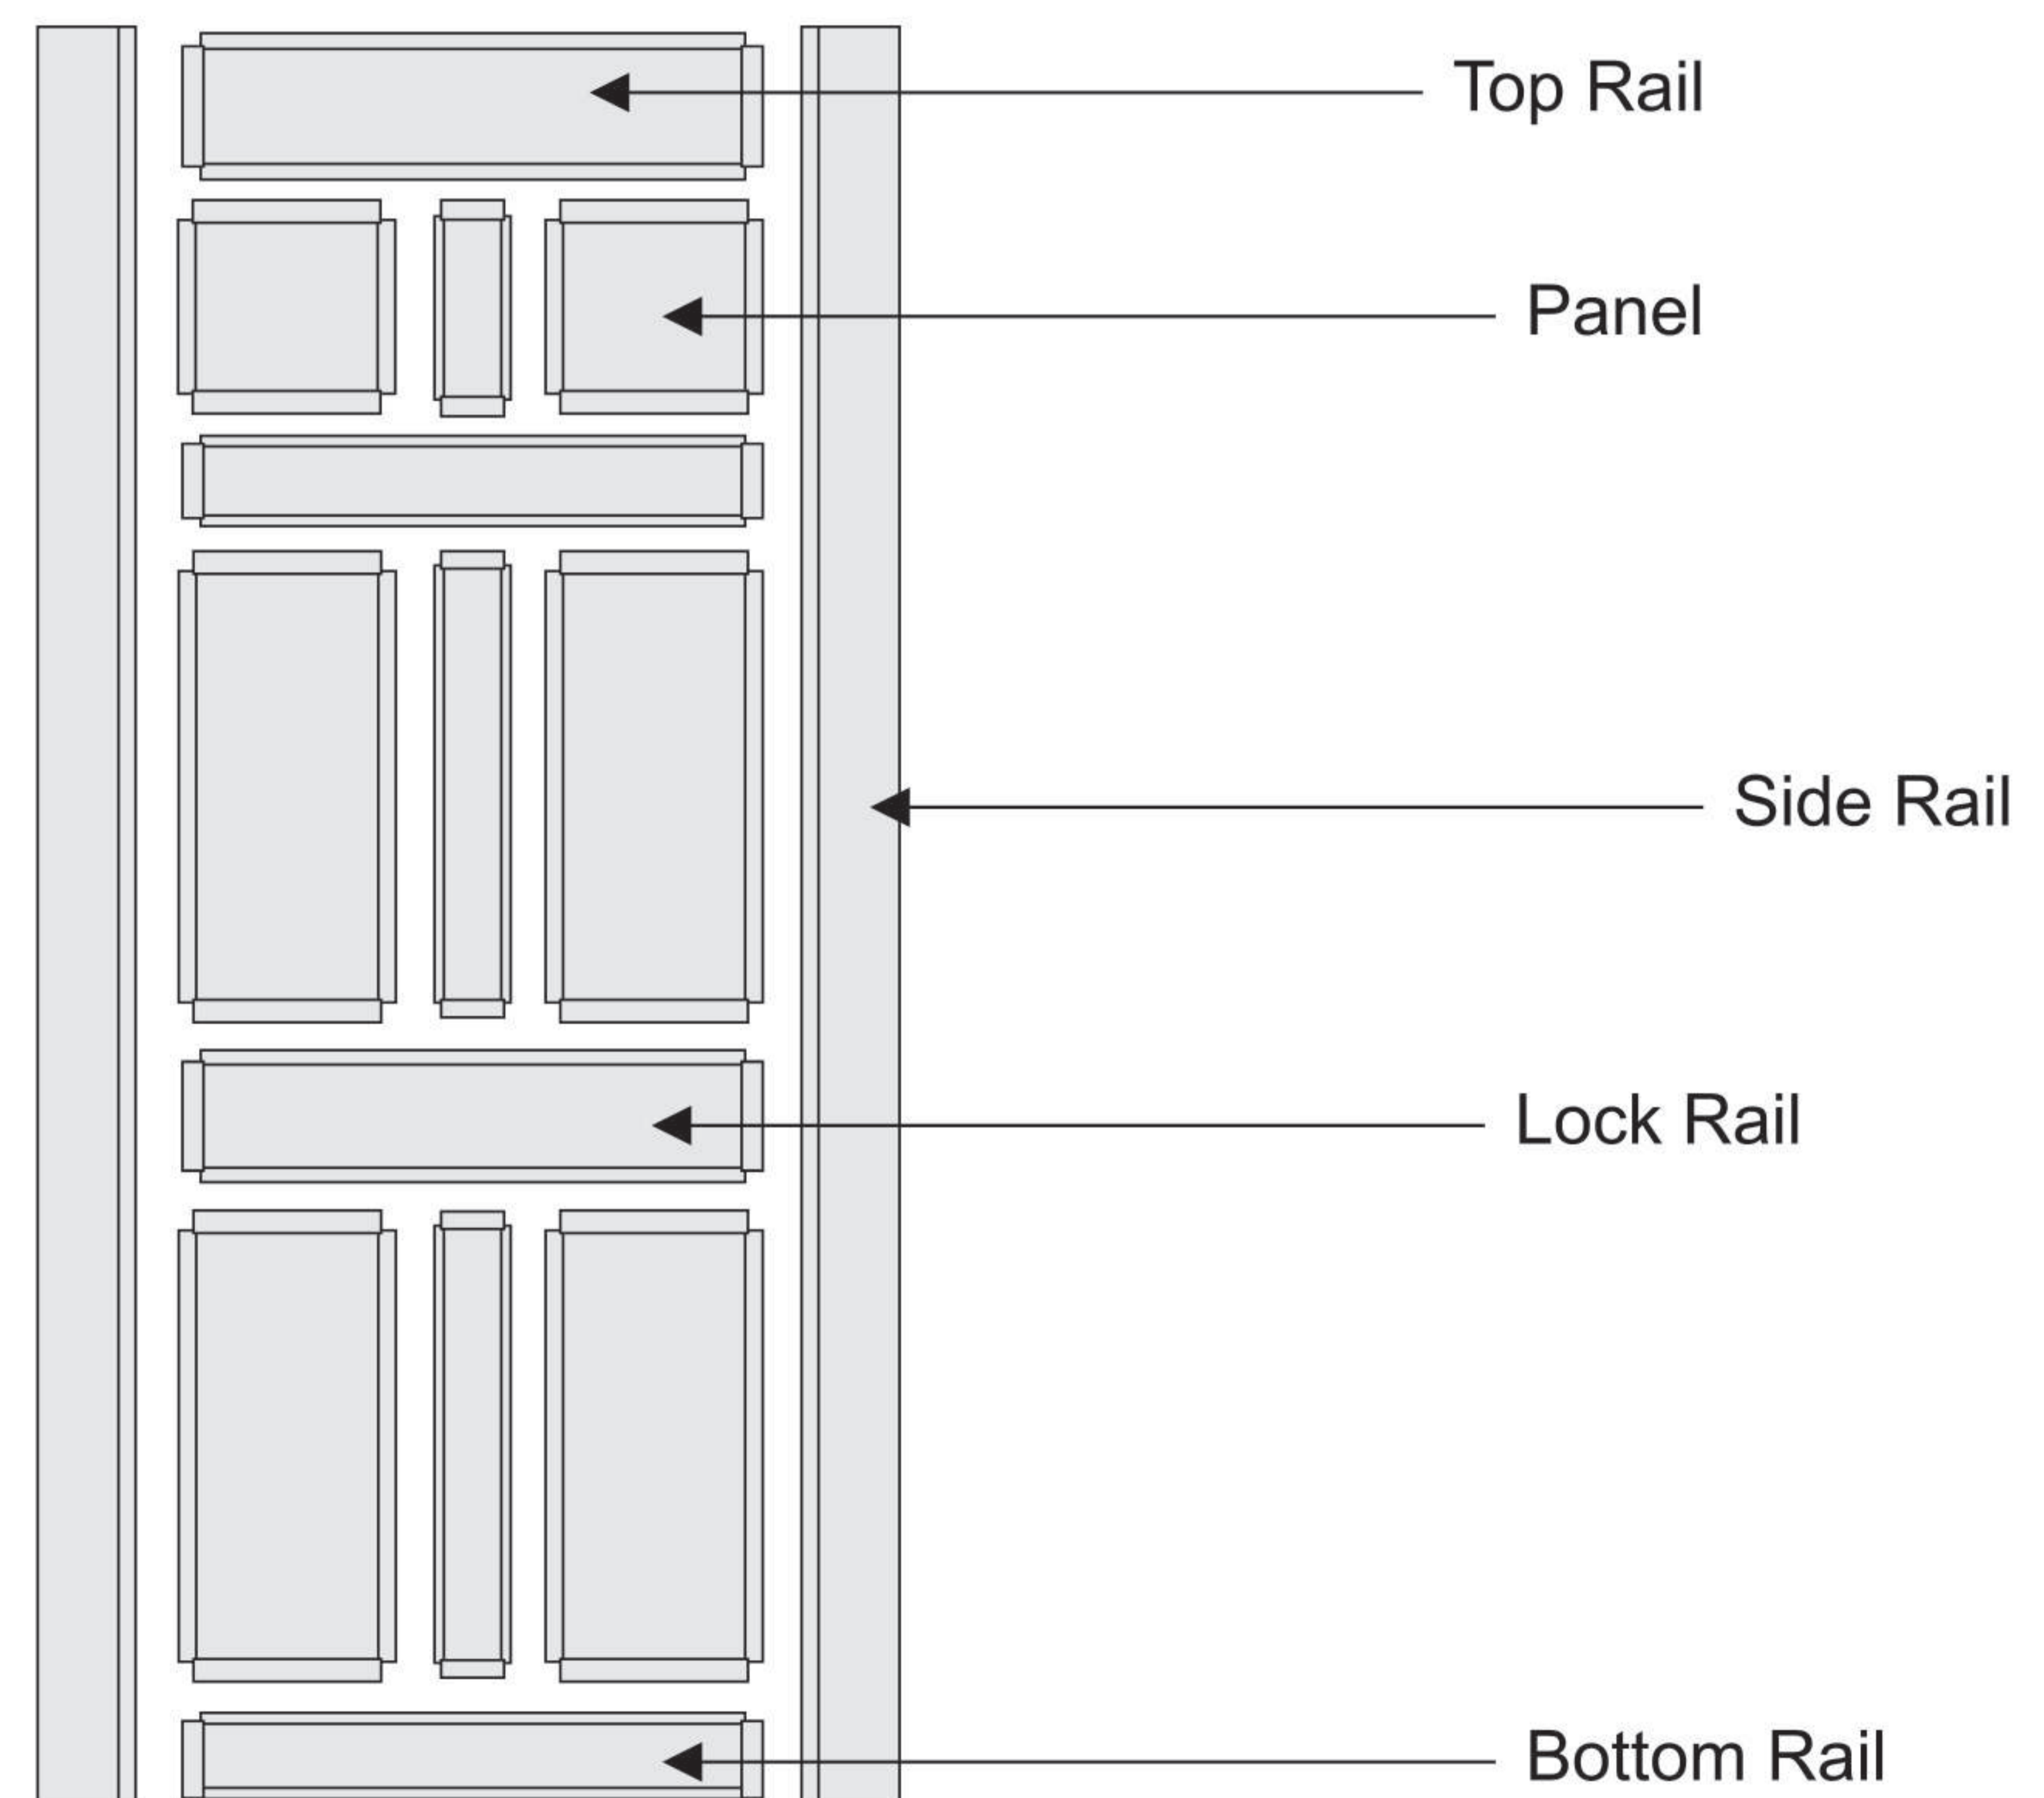

CONSTRUCTION OF DOOR

With traditional mortise and tenon joinery, Stave core stiles and rails and these doors are made for the purest who appreciates a door that is made using classic door making methods.

Traditional mortise and tenon simple and strong, the mortise and tenon joint has been used for millennia by wood workers around the world to join two pieces of wood. We use this time tested method of joinery in our every Purbanchal Doors products.

Doors to be solid teakwood, side rails{frame} and rails to be mortise and tenon construction