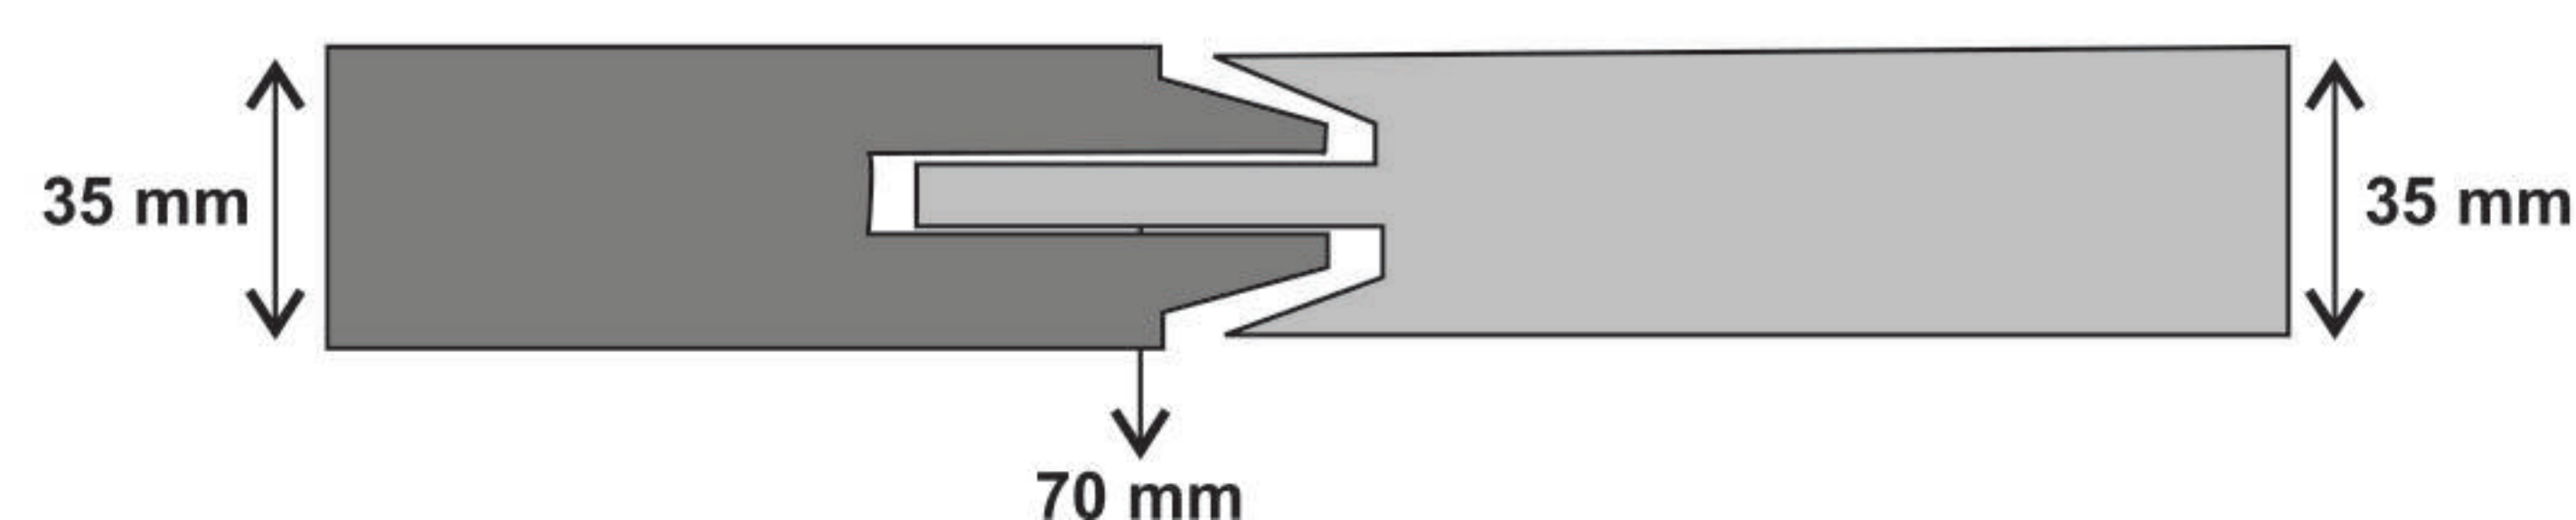

CONSTRUCTION OF DOOR

With traditional mortise and tenon joinery, Stave core stiles and rails and these doors are made for the purest who appreciates a door that is made using classic door making methods.

Traditional mortise and tenon simple and strong, the mortise and tenon joint has been used for millennia by wood workers around the world to join two pieces of wood. We use this time tested method of joinery in our every Purbanchal Doors products.

Doors to be solid teakwood, side rails{frame} and rails to be mortise and tenon construction