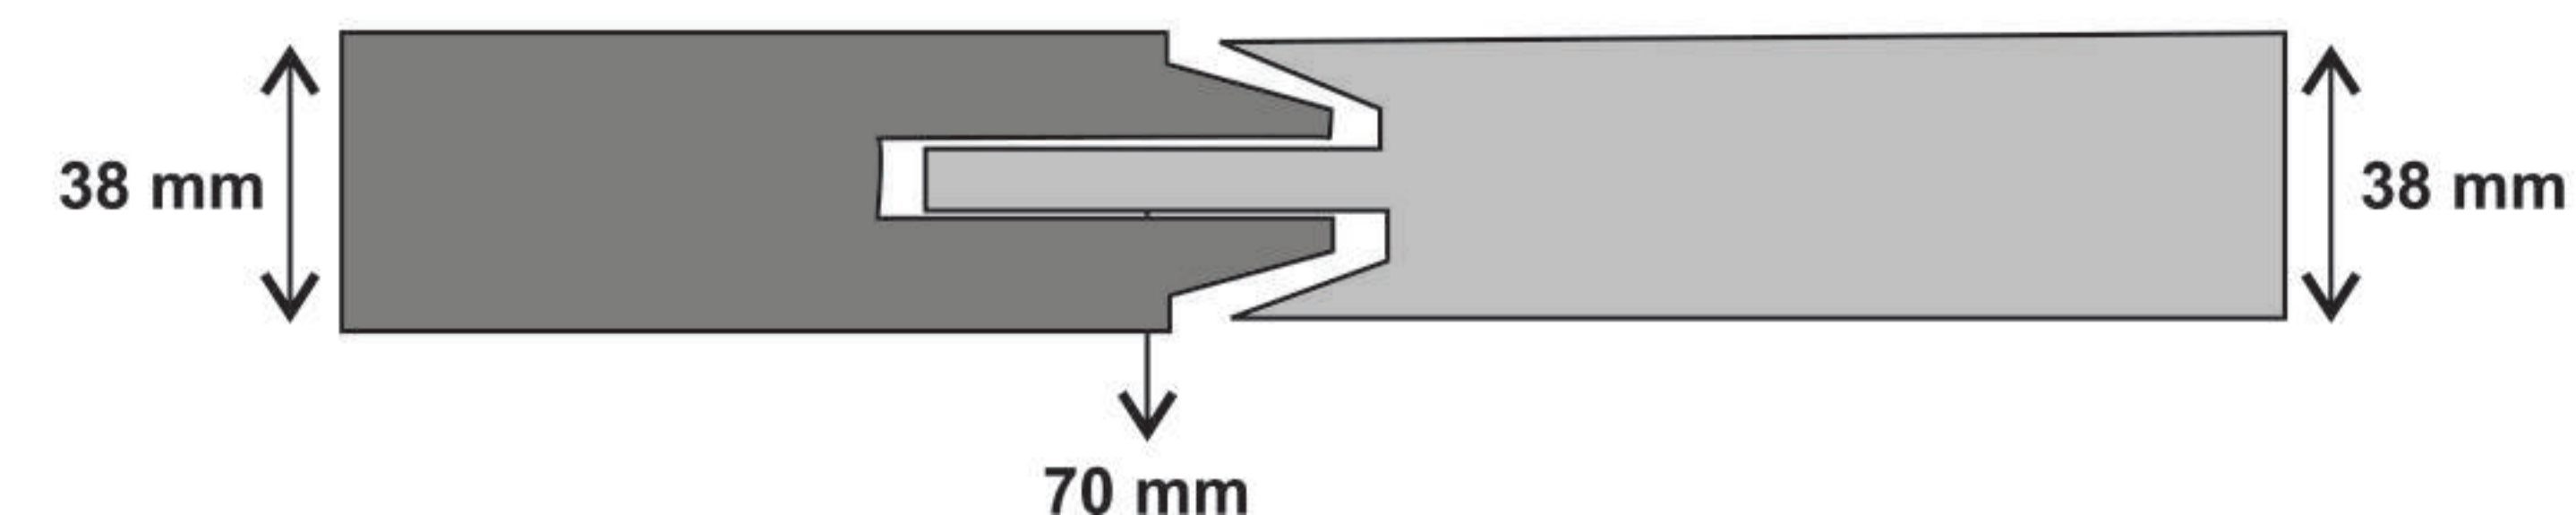

CONSTRUCTION OF DOOR

With traditional mortise and tenon joinery, Stave core stiles and rails and these doors are made for the purest who appreciates a door that is made using classic door making methods.

Traditional mortise and tenon simple and strong, the mortise and tenon joint has been used for millennia by wood workers around the world to join two pieces of wood. We use this time tested method of joinery in our every Purbanchal Doors products.

Doors to be solid teakwood, side rails{frame} and rails to be mortise and tenon construction